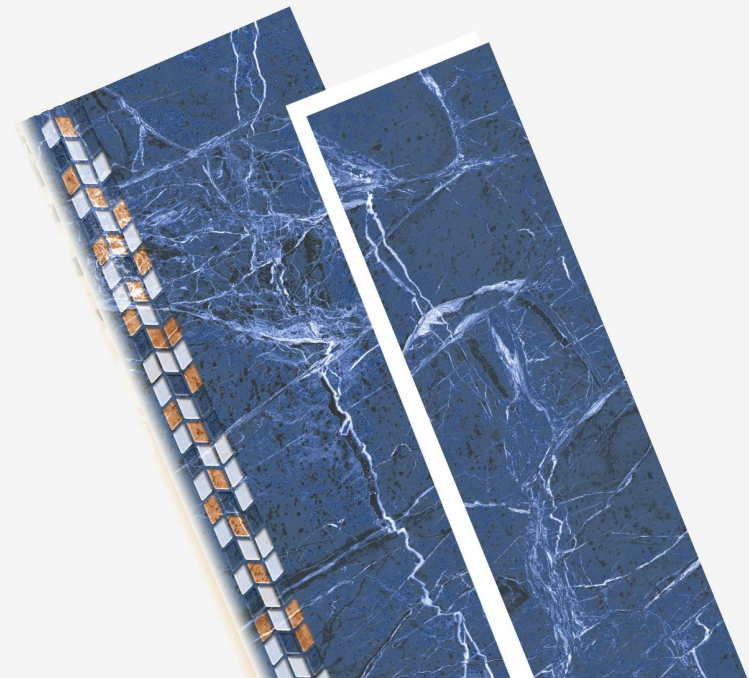

MC- 720

Matt Finish

Step

Riser

MESTRO[®]

STEP & RISER

Mestro Ceramics

Corporate Office