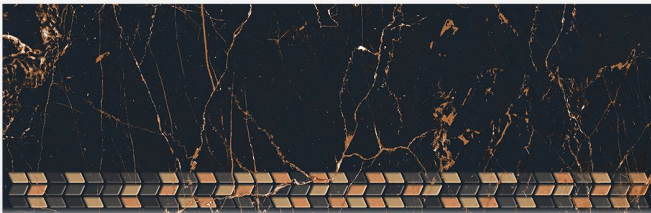

Riser

MC- 703

Matt Finish

Step