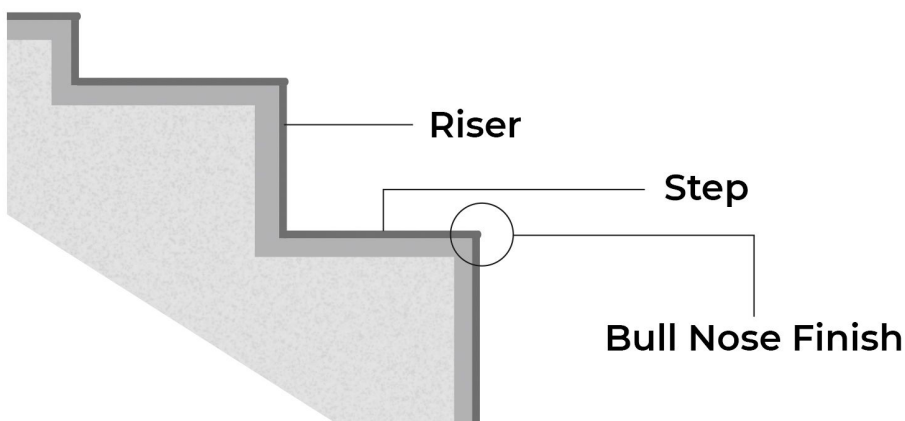

STEP & RISER

Ready to Install
Vitrified Step & Riser

Features & Benefits

Concepts for Designing

Step & Riser by Mestro are available in Different designs and colors. As High Quality Tiles, They meet the technical Requirements of Different standards for the Production of stairs. The comprehensive concepts comprising basic, Decor and functional tiles can be used for a durable.

Long Lasting & Easy Maintenance

Step & Riser are full-body vitrified tiles, which means they absorb very low water and are impervious to weather or wear and tear induced damage. Fit them and forget them for years of trouble free performance.

Safety for Senior Citizens, Physical Disables & Children

Safety is always the number-one priority. It is safe enough for senior citizens, physical disables and children. In addition to slip resistance in compliance with the applicable standards, Step Riser Vitrified tiles offer particular durability and also easy-care properties.

Easy Installation

No more handling issues. No more labour intensive one-site installations, no more wastage costs. Mestro Step & Riser can be easily and speedily installed on site. Chipped and worn out staircases, constant need for polishing & repairs, are all things of the past.

Prefabricated stairs with bearing surface insulated to reduce impact sound

**Bull Nose
Protrusion**