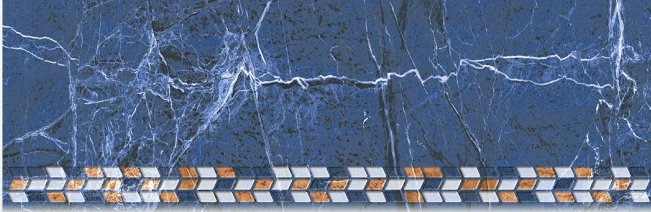

MC- 708

Matt Finish

Step