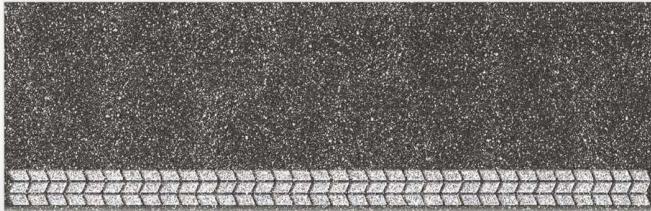

Riser

MC- 711

Matt Finish

Step