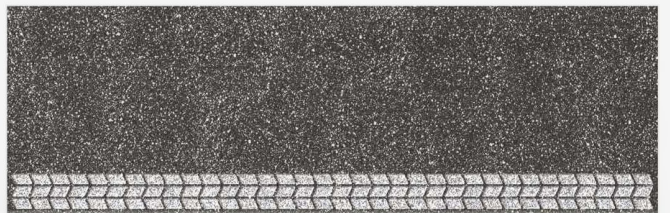

Step

Riser

MC- 703

Matt Finish

Step

Riser

MC- 704

Matt Finish