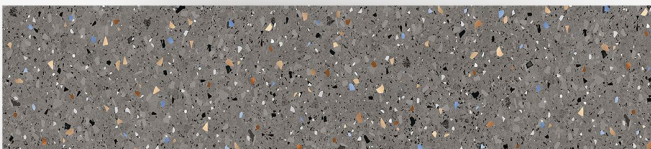

3 Feet GVT

Step: 900x300mm
Riser: 900x200mm

Step

Riser

Step

Riser

Step

Riser

Step

Riser

Step

Riser