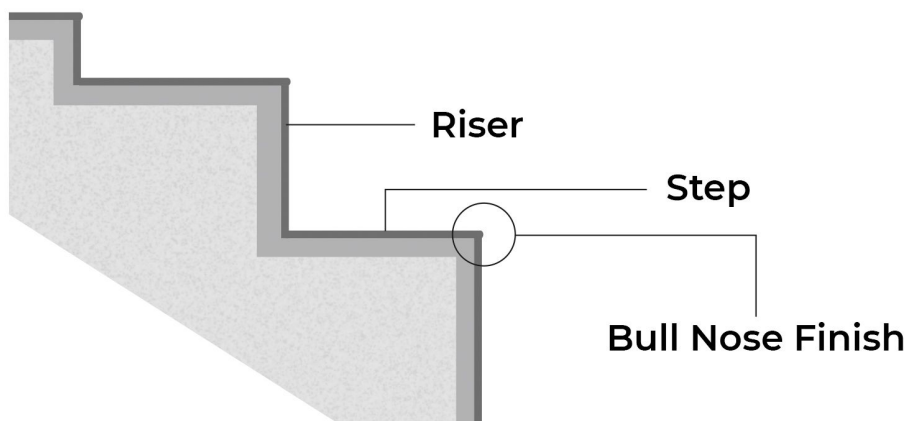

STEP & RISER

Ready to Install
Vitrified Step & Riser

Features & Benefits

Concepts for Designing

Step & Riser by Mestro are available in Different designs and colors. As High Quality Tiles, They meet the technical Requirements of Different standards for the Production of stairs. The comprehensive concepts comprising basic, Decor and functional tiles can be used for a durable.

Long Lasting & Easy Maintenance

Step & Riser are full-body vitrified tiles, which means they absorb very low water and are impervious to weather or wear and tear induced damage. Fit them and forget them for years of trouble free performance.

Safety for Senior Citizens, Physical Disables & Children

Safety is always the number-one priority. It is safe enough for senior citizens, physical disables and children. In addition to slip resistance in compliance with the applicable standards, Step Riser Vitrified tiles offer particular durability and also easy-care properties.

Easy Installation

No more handling issues. No more labour intensive one-site installations, no more wastage costs. Mestro Step & Riser can be easily and speedily installed on site. Chipped and worn out staircases, constant need for polishing & repairs, are all things of the past.

Prefabricated stairs with bearing surface insulated to reduce impact sound

**Bull Nose
Protrusion**