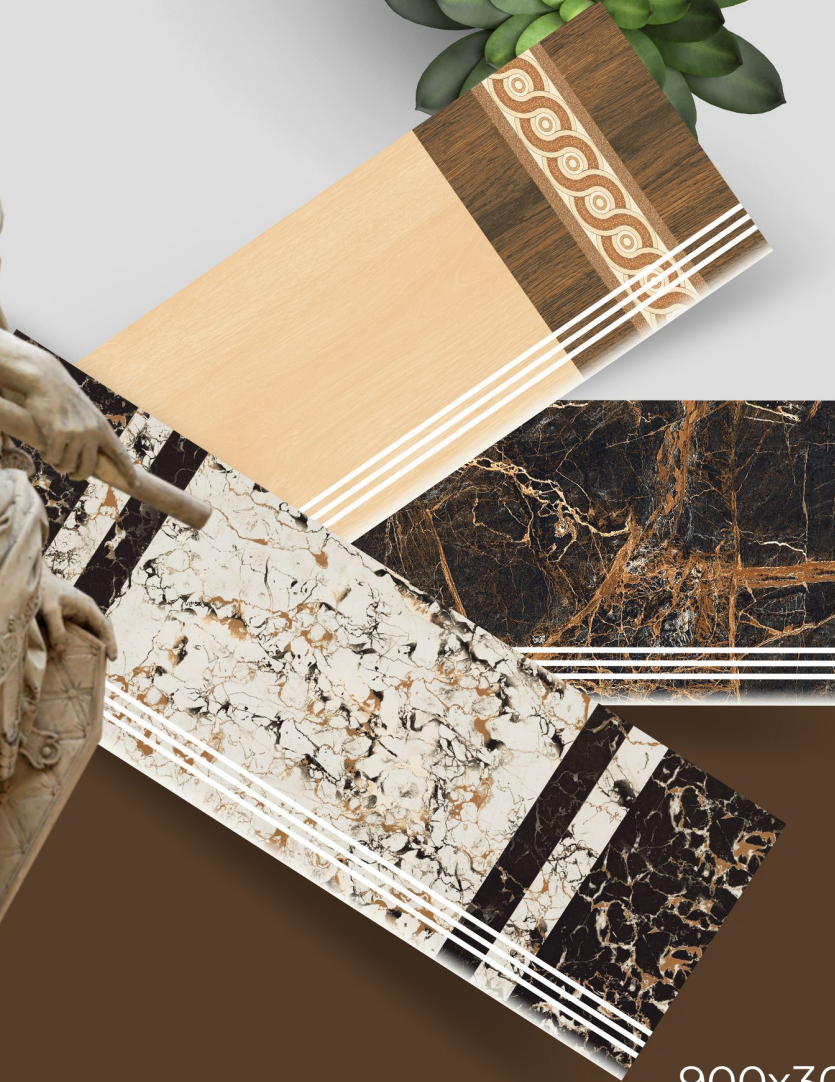

**3 Feet
GVT**

Modern
Collection

Step:

900x300mm

Riser:

900x200mm