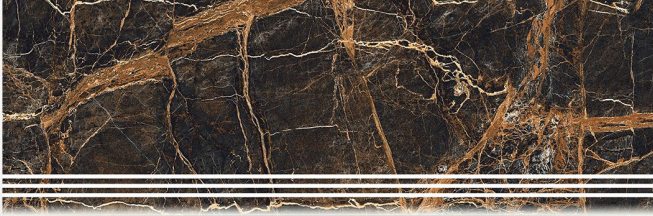

**3 Feet
GVT**

Step: 900x300mm
Riser: 900x200mm

MESTRO®
STEP & RISER

MC-158

Matt Finish

Step