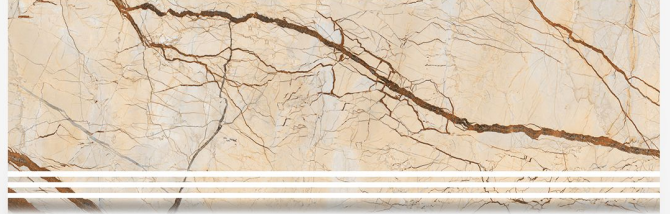

MC-174

Matt Finish

Step